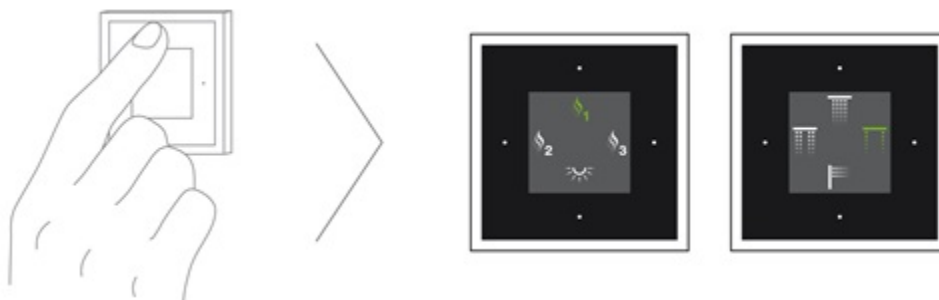

Fragrance

The fragrance is automatically supplied in the water in the rain curtain. It is not possible to activate more than one fragrance at any one time