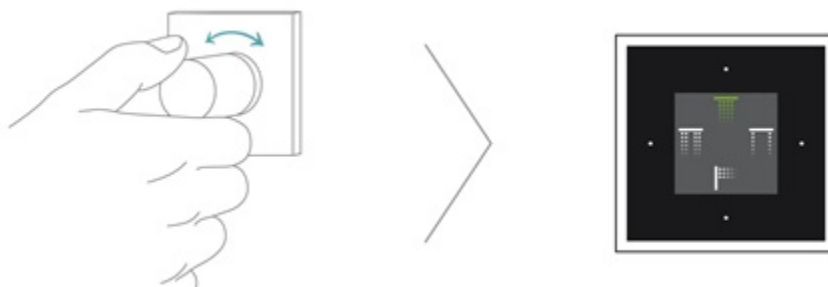

On/Off

using rotary knob