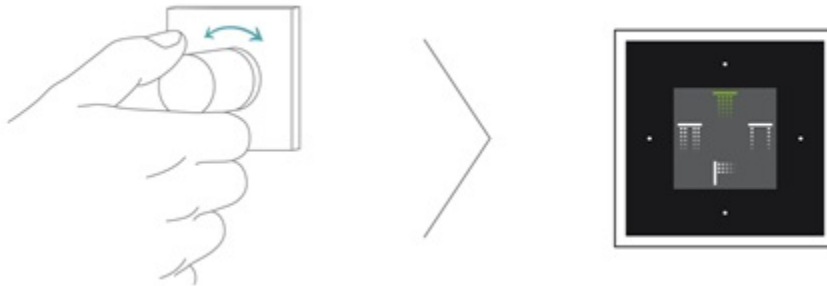

Sleep mode

The Sensory SkyATT has an automatic sleep mode. The system can be woken up and made ready for use by pressing or turning any control element. If it is not used for 60 minutes, the System will return to automatic sleep mode. The pre-defined water volume is 80%, the pre-defined temperature 38°C. Individual settings are saved for five minutes after the water has been switched off.

Ready - Display button 1

Ready - Display button 2

Ready - Display button 3

On/Off

using rotary knob

using rotary knob

using display button

Cold-water mist