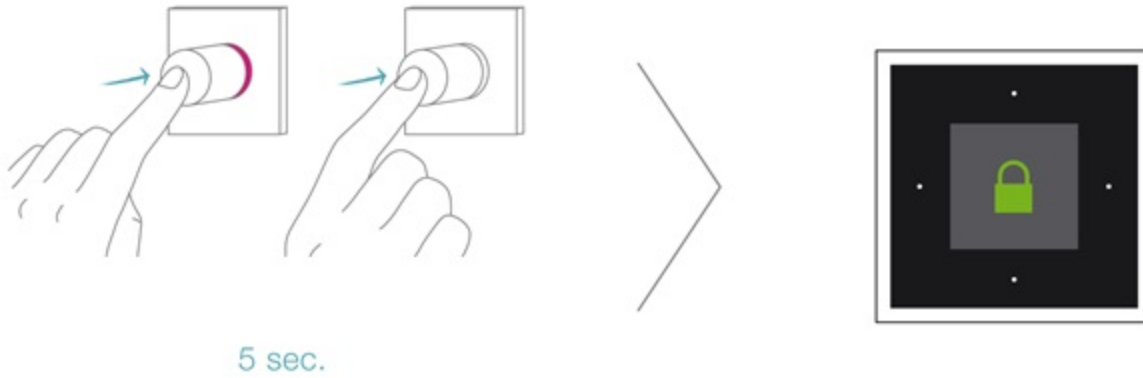

Safety deactivation

A safety deactivation system ensures that all active functions are switched off automatically after 30 minutes at the most.

If you have any questions, contact the Dornbracht branch nearest you:

Dornbracht UK Ltd.
Units 8 & 9 Bow Court Fletchworth Gate Coventry CV5 6SP
Tel. +44(0)2476 717 129, Fax +44(0)2476 718 907
mail@dornbrachgroup.co.uk, www.dornbracht.com