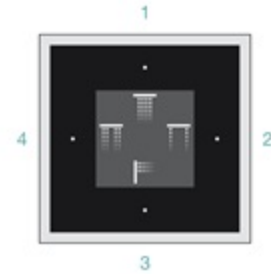

Display button 1

- 5 = reAdjust On/Off
- 6 = reJoyce On/Off
- 7 = Cold-water mist On/Off
- 8 = reLease On/Off

Display button 2

- 9 = Fragrance reAdjust On / Off
- 10 = Fragrance reJoyce On/Off
- 11 = Shower zone lighting On / Off
- 12 = Fragrance reLease On/Off