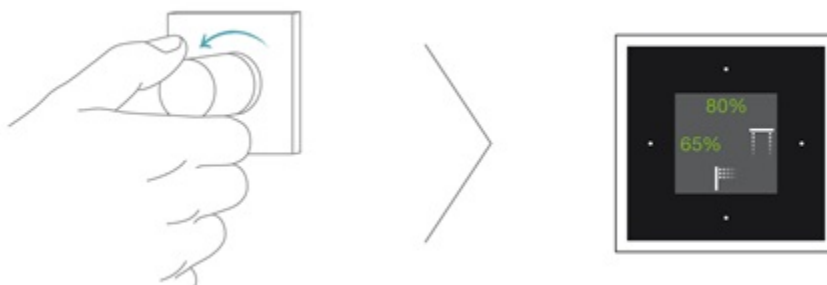

1 = turn to max

2= push + turn at the same time

The scald protection system will be re-enabled after 10 minutes.

Individual configuration

If several outlet points are active at the same time, individual points can be selected by pressing and holding them. The temperature and volume can then be set individually for this outlet point.

Resetting all outlet points

Pressing both rotary knobs at the same time will reset the temperature and volume to their default values.

Type: Sensory Sky
Power consumption: max. 180 W
Nominal voltage: 100 - 240V ~ 50 - 60 Hz
Nominal current: 4,5 A
Protection (control elements): IP X4
Protection control and distribution unit (motherboard,
eValve, lighting control module): IP 54