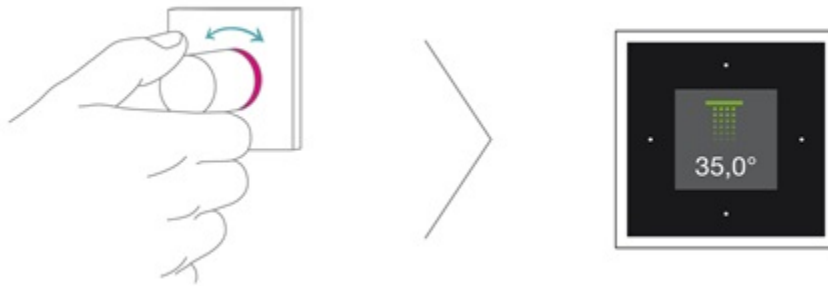

Temperature adjustment