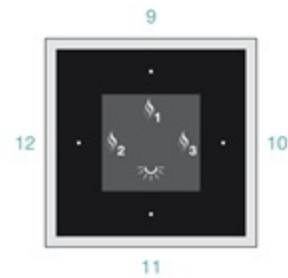

Display button 3