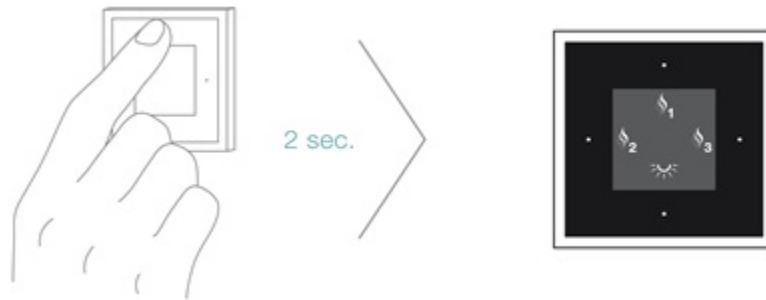

Confirm replacement

Please follow the safety instructions on the label and on the instruction leaflet of the fragrance when replacing and disposing of the completely empty bottles.

Reordering fragrance bottles

All the information you need to (re)order SENSORY SKY fragrances is available at:

<http://dornbracht.com/sensory-sky>

Display button