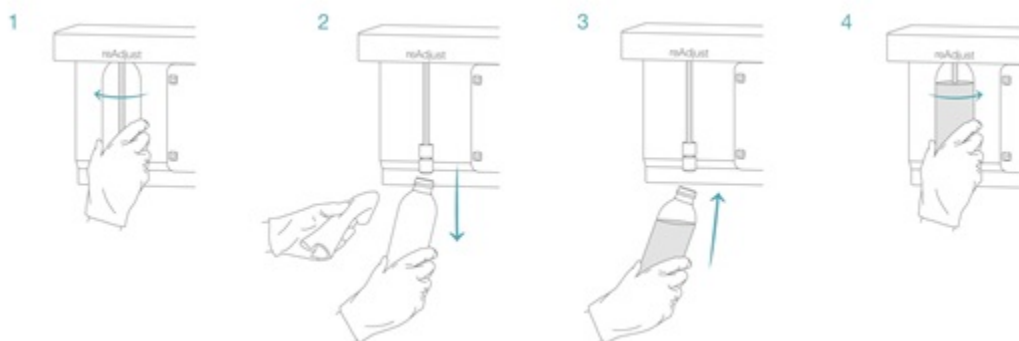

Proceed as shown in drawings 1 to 4 to replace a fragrance bottle.