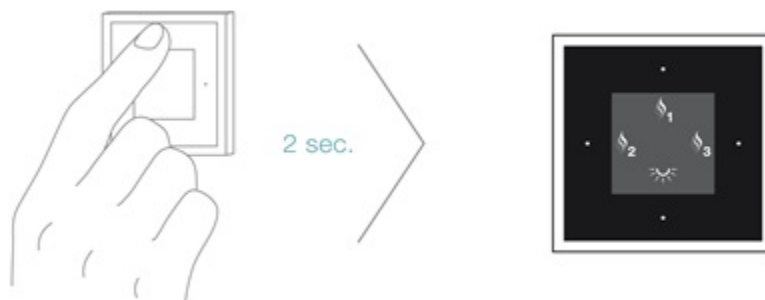

Confirm replacement

Please follow the safety instructions on the label and on the instruction leaflet of the fragrance when replacing and disposing of the completely empty bottles.