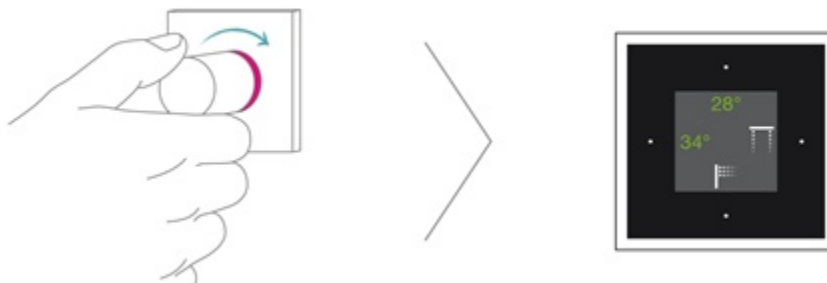

Display button 3

Rotary knob

Volume

Temperature

Temperature adjustment

Disable scalding protection system

1 = turn to max

2= push + turn at the same time

The scald protection system will be re-enabled after 10 minutes.

Individual configuration

If several outlet points are active at the same time, individual points can be selected by pressing and holding them. The temperature and volume can then be set individually for this outlet point.