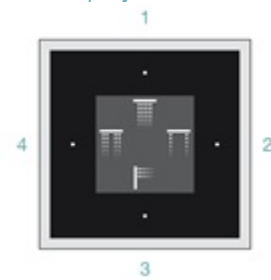

Display button

- 1 = Head spray On/Off
- 2 = Rain curtain On/Off
- 3 = Hand shower On/Off
- 4 = Body spray On/Off

Display button 1

- 5 = reAdjust On/Off
- 6 = reJoyce On/Off
- 7 = Cold-water mist On/Off
- 8 = reLease On/Off