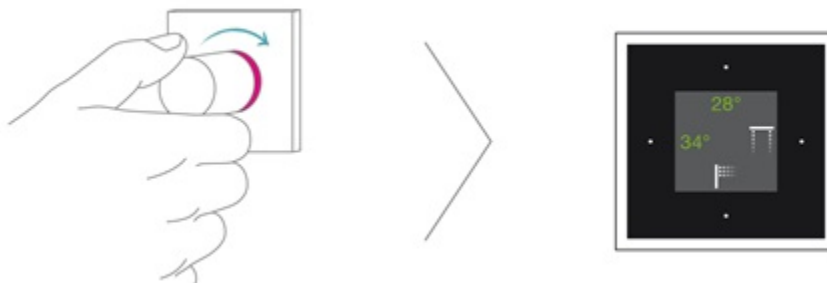

1 = turn to max

2= push + turn at the same time

The scald protection system will be re-enabled after 10 minutes.

Individual configuration

If several outlet points are active at the same time, individual points can be selected by pressing and holding them. The temperature and volume can then be set individually for this outlet point.

Resetting all outlet points

Pressing both rotary knobs at the same time will reset the temperature and volume to their default values.

Type: Sensory Sky
Power consumption: max. 180 W
Nominal voltage: 100 - 240V ~ 50 - 60 Hz
Nominal current: 4,5 A
Protection (control elements): IP X4
Protection control and distribution unit (motherboard,
eValve, lighting control module): IP 54