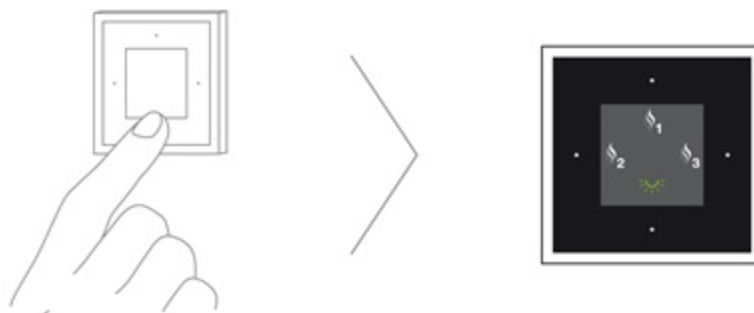

The light colour and intensity cannot be adjusted.