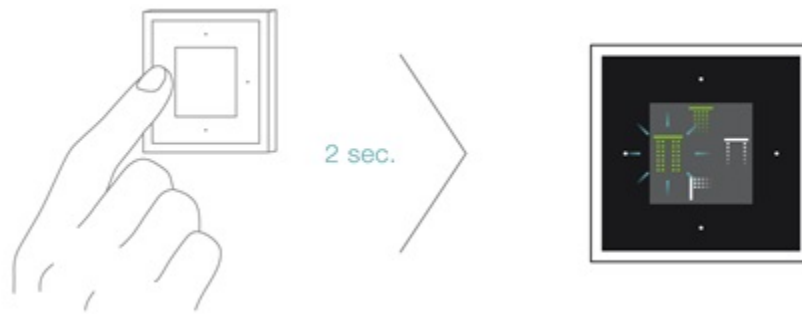

1 = turn to max

2= push + turn at the same time

The scald protection system will be re-enabled after 10 minutes.

Individual configuration

If several outlet points are active at the same time, individual points can be selected by pressing and holding them. The temperature and volume can then be set individually for this outlet point.