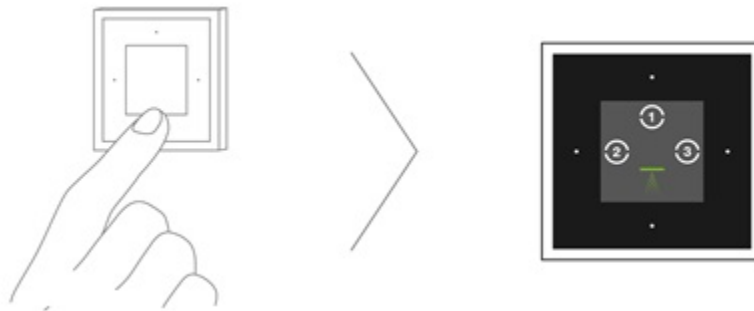

On/Off

using rotary knob

using rotary knob

using display button

Cold-water mist

The temperature and volume cannot be adjusted.

Light

The light colour and intensity cannot be adjusted.