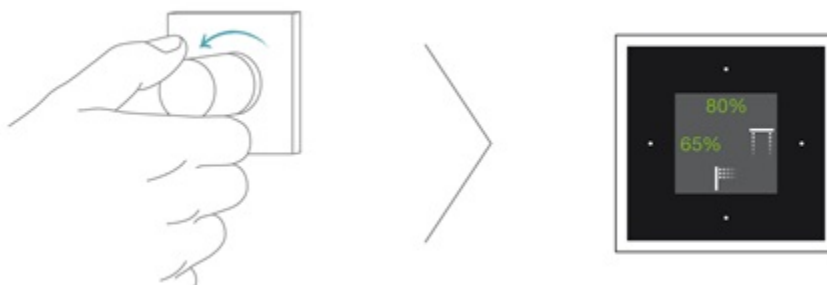

Display button 3

Rotary knob

Volume

Temperature

Temperature adjustment

Disable scalding protection system

1 = turn to max

2= push + turn at the same time

The scald protection system will be re-enabled after 10 minutes.

Individual configuration

If several outlet points are active at the same time, individual points can be selected by pressing and holding them. The temperature and volume can then be set individually for this outlet point.