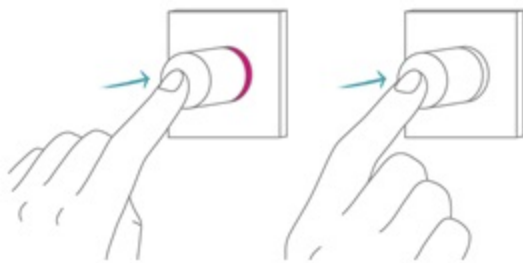

General information

Cleaning

Key lock

5 sec.