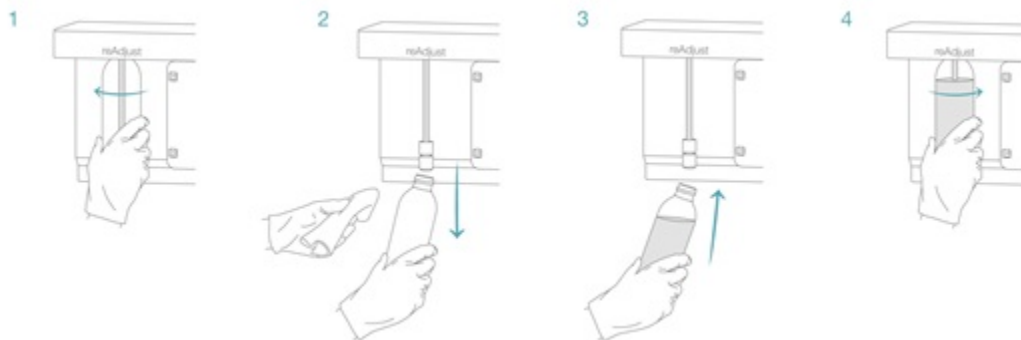

Proceed as shown in drawings 1 to 4 to replace a fragrance bottle.