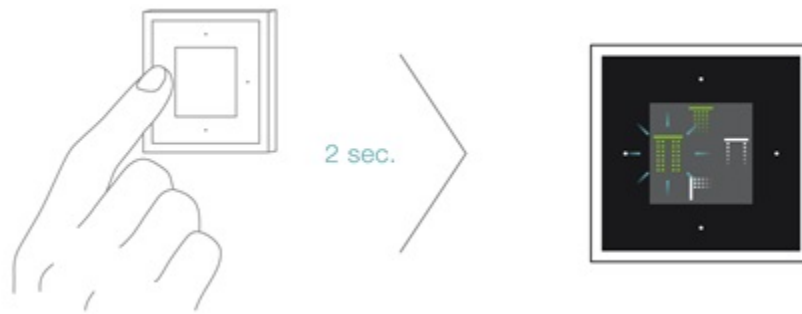

Display button 3

Rotary knob

Volume

Temperature

Temperature adjustment

Disable scalding protection system

1 = turn to max

2= push + turn at the same time

The scald protection system will be re-enabled after 10 minutes.

Individual configuration

If several outlet points are active at the same time, individual points can be selected by pressing and holding them. The temperature and volume can then be set individually for this outlet point.