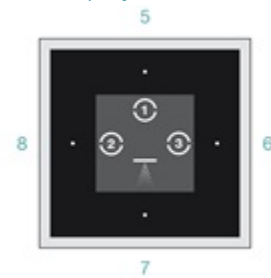

Display button 1

- 5 = reAdjust On/Off
- 6 = reJoyce On/Off
- 7 = Cold-water mist On/Off
- 8 = reLease On/Off

Display button 2

- 9 = Fragrance reAdjust On / Off
- 10 = Fragrance reJoyce On/Off
- 11 = Shower zone lighting On / Off
- 12 = Fragrance reLease On/Off