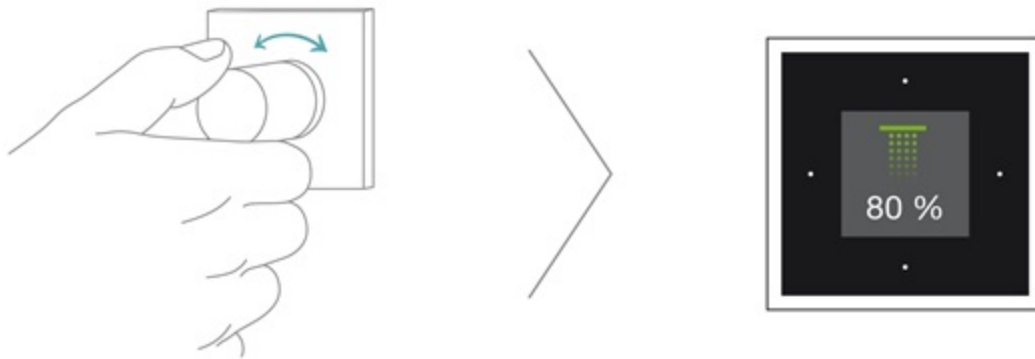

Volume adjustment