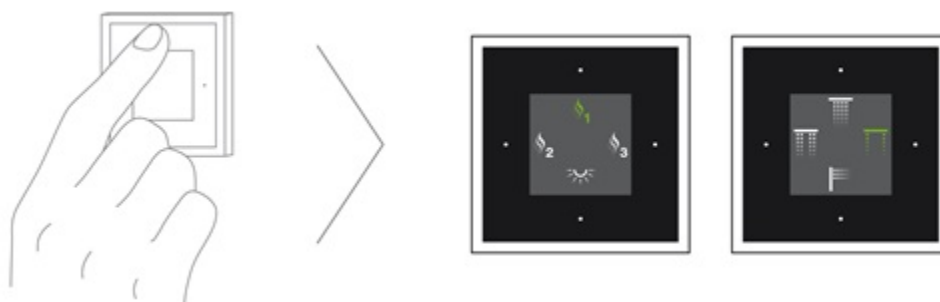

Fragrance

The fragrance is automatically supplied in the water in the rain curtain. It is not possible to activate more than one fragrance at any one time