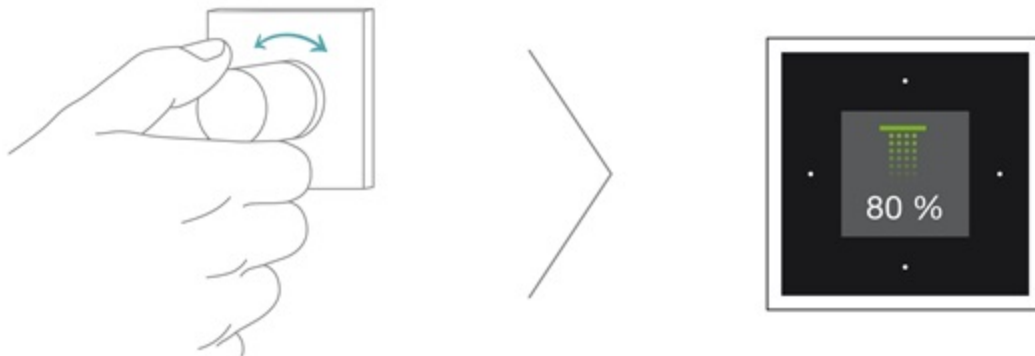

The scald protection system will be re-enabled after 10 minutes.

Individual configuration

If several outlet points are active at the same time, individual points can be selected by pressing and holding them. The temperature and volume can then be set individually for this outlet point.

Resetting all outlet points

Pressing both rotary knobs at the same time will reset the temperature and volume to their default values.

Volume adjustment

Waiting display

If a function has been selected but is not yet ready (e.g. the set temperature), the appropriate symbol will flash. It will stop flashing as soon as the function is ready for use.