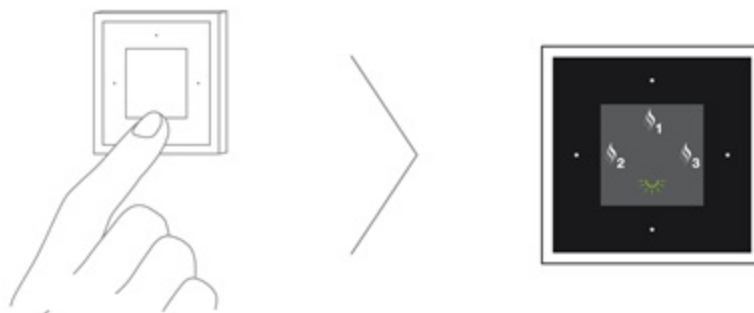

On/Off

using rotary knob

using rotary knob

using display button

Cold-water mist

The temperature and volume cannot be adjusted.

Light

The light colour and intensity cannot be adjusted.